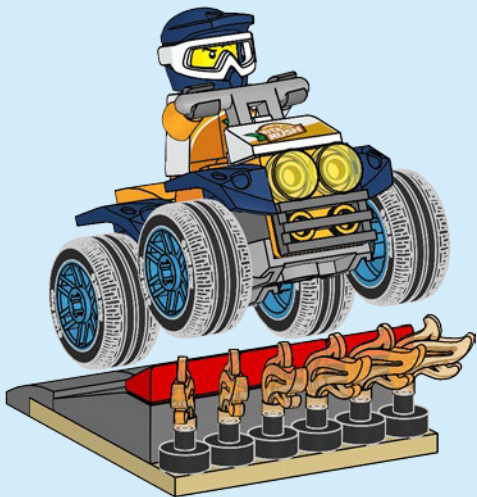

1x

6

5x

7

ManagerExcellentCrocodile

KingYummyCheetah

PrincessBossyRooster

LEGO.com/apps